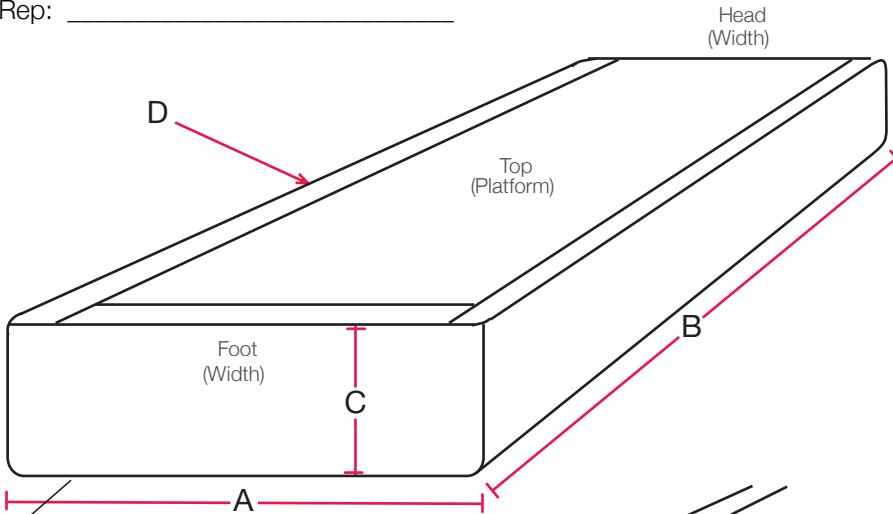

## Box Spring Cover with Elastic Specification Sheet

Project: \_\_\_\_\_  
Customer: \_\_\_\_\_  
PKC Sales Rep: \_\_\_\_\_

Elastic wraps around to under-side of box spring and goes around all 4 sides.

Elastic is encased in bottom hem and runs around the entire perimeter of the box spring cover.

		DOUBLE	QUEEN	KING		
<b>A</b>	<b>Width (inches)</b>					
<b>B</b>	<b>Length (inches)</b>					
<b>C</b>	<b>Drop (inches)</b>					
<b>D</b>	<b>Deck Stripe (inches)</b>					

Drop/Deck Stripe Fabric: \_\_\_\_\_ Content: \_\_\_\_\_  
 Direction of pattern on drop (if applicable): \_\_\_\_\_  
 FR Requirement for Drop Fabric: \_\_\_\_\_  
 Decking Fabric: \_\_\_\_\_  
 FR Requirement for Decking Fabric: \_\_\_\_\_  
 Elastic is encased in bottom hem. Requirements for hem/elastic: \_\_\_\_\_  
 Special Instructions: \_\_\_\_\_