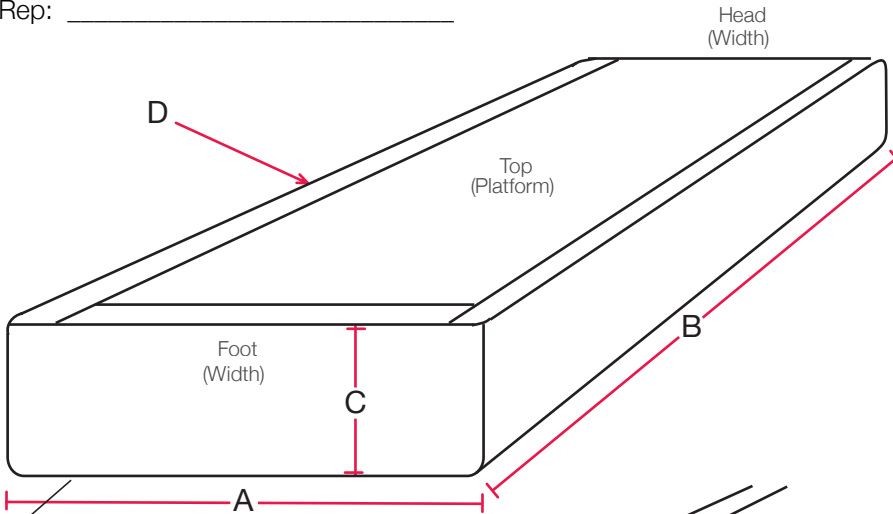

Box Spring Cover with Elastic Specification Sheet

Project: _____
Customer: _____
PKC Sales Rep: _____

Elastic wraps around to under-side of box spring and goes around all 4 sides.

Elastic is encased in bottom hem and runs around the entire perimeter of the box spring cover.

		DOUBLE	QUEEN	KING		
A	Width (inches)					
B	Length (inches)					
C	Drop (inches)					
D	Deck Stripe (inches)					

Drop/Deck Stripe Fabric: _____ Content: _____
 Direction of pattern on drop (if applicable): _____
 FR Requirement for Drop Fabric: _____
 Decking Fabric: _____
 FR Requirement for Decking Fabric: _____
 Elastic is encased in bottom hem. Requirements for hem/elastic: _____
 Special Instructions: _____