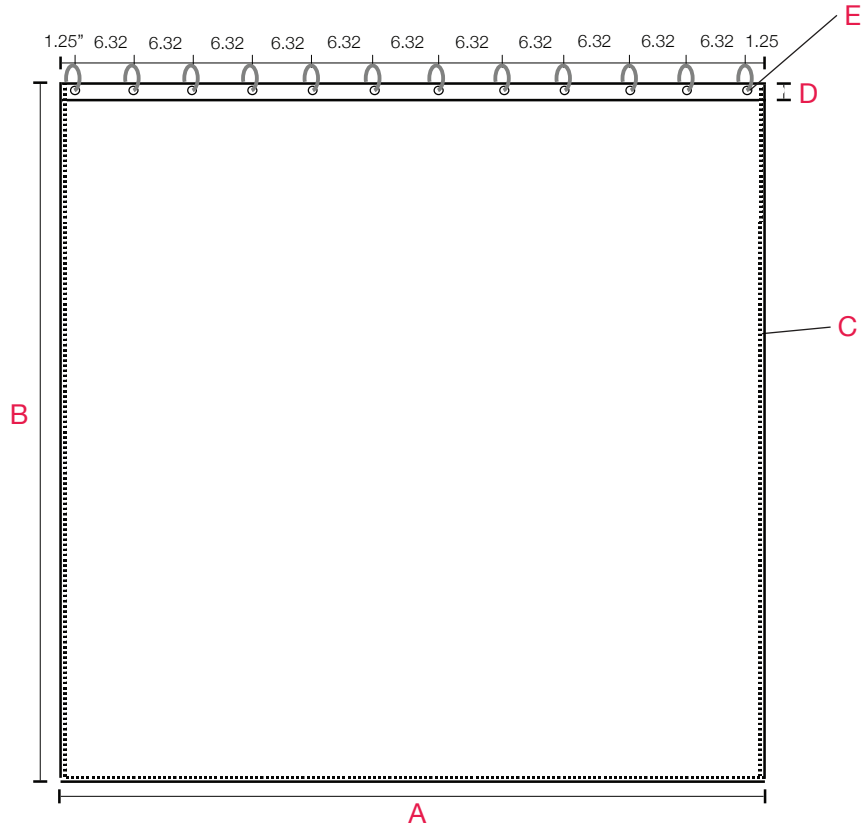

Shower Curtain with Grommets Specification Sheet

Project: _____
 Customer: _____
 PKC Sales Rep: _____

		STANDARD	ADA
A	Width(Inches)	72"	72"
B	Length(Inches)	72"	78"
C	Hem(Inches)	1/2"	1/2"
D	Grommet Band(Inches)	1.25"	1.25"
E	Grommet Size	1/2"	1/2"

Fabric: _____ Content: _____

Direction of pattern on Shower Curtain (if applicable): _____

Please note 54" width fabric will be seamed.

FR Requirement for fabric: _____

PKC Standard Shower Curtain with Grommets includes 12 Grommets spaced evenly as shown above.

PKC Standard shower curtain spec info is filled in above. Please include any changes to specs in grid above in the Special Instructions Section.

Special instructions: _____