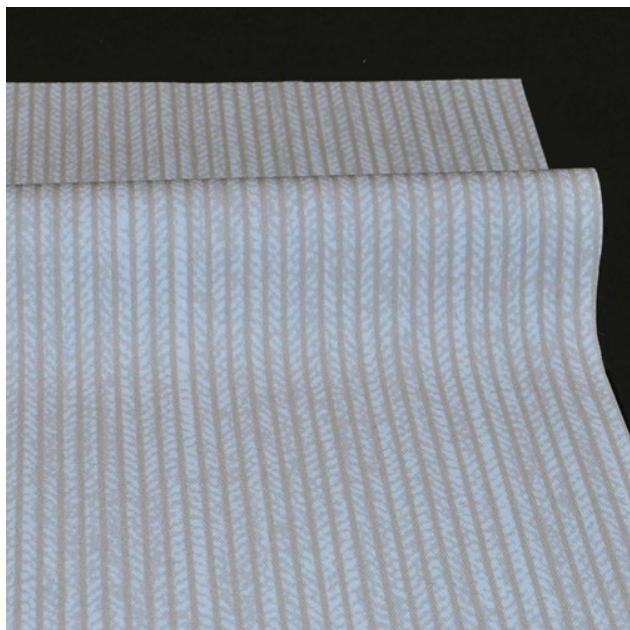

RS ART DO GREENLEY

Color: FLAX

Collection: JUST ROLL WITH IT

Design Status: In-Line

PRODUCT SPECIFICATIONS

Recommended Use:	Roller Shade Blackout
Width:	96"
Fabric Content:	100%Polyester
Fabric Type:	Printed
Repeat:	54.00" H 18.00" V
Weight:	387 g/m ²
Flammability Codes:	NFPA 701, IMO Resolution A.471(XII)A563
Selvage:	Vertical
Country of Origin:	U.S.A.