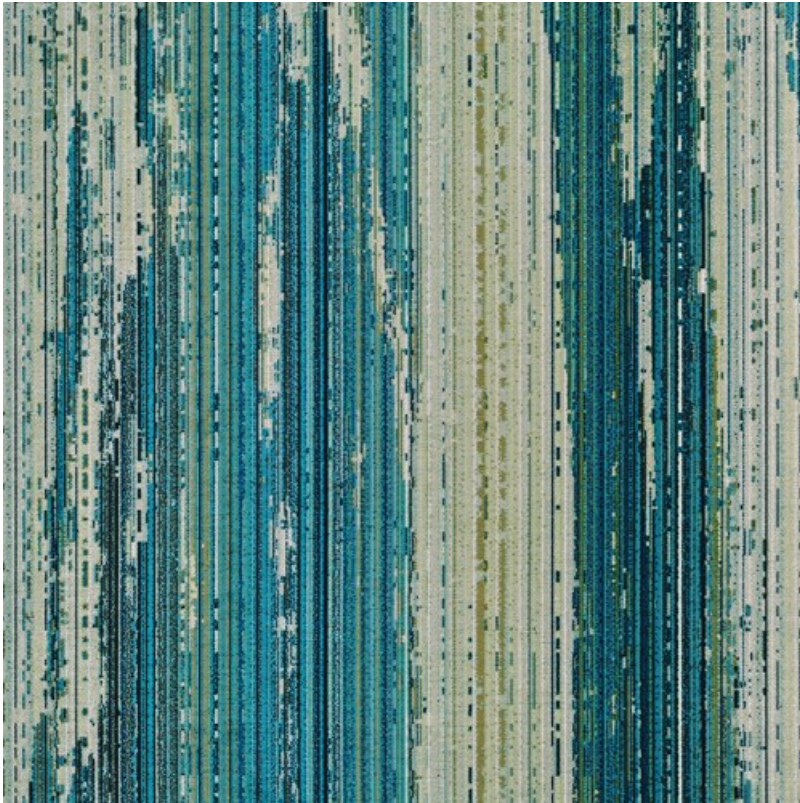

## PAL DPO MP PAINTED V

Color: MEDITERRANEAN

Collection: POLLACK BY PKC VIII

Design Status: IN-LINE

---

### PRODUCT SPECIFICATIONS

Recommended Use	Upholstery, Bedding
Width	54"
Fabric Content	100%Polyester
Finish	Soil & Stain Finish
Fabric Type	Printed
Base Cloth	Palermo Ivory
Repeat	27.00" H 63.00" V
Weight	336 g/m <sup>2</sup>
Abrasion	Wyzenbeek 50,000 Martindale 40,000
Flammability Codes	CAL TB 117-2013, NFPA 260
Selvage	Vertical
ACT	Abrasion Standard: General Use Flammability
Country of Origin	U.S.A.