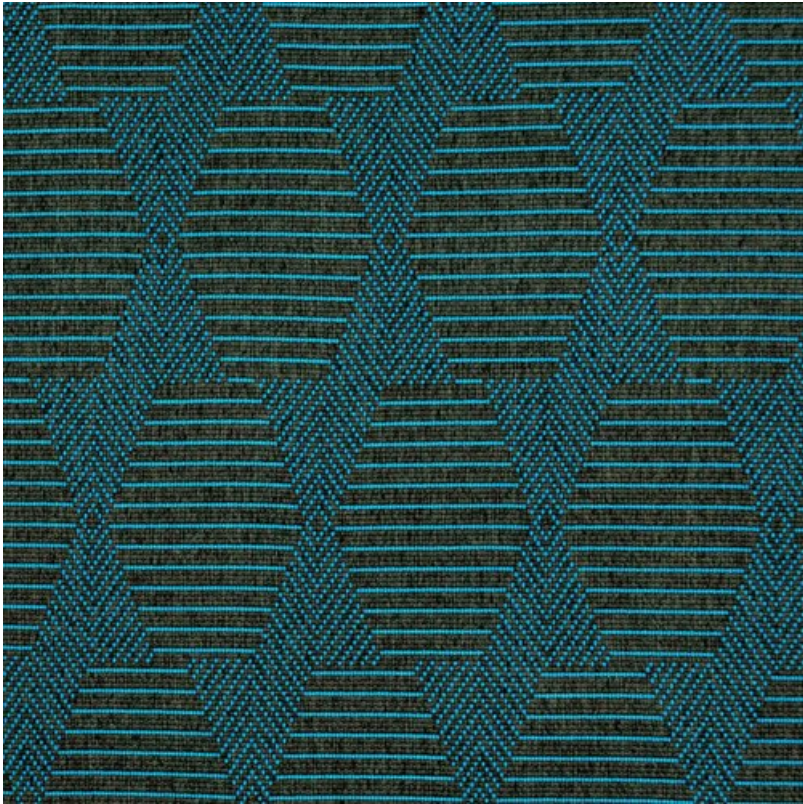

## PARADIGM SHIFT

Color: ELECTRIC BLUE

Collection: STYLE REVIVAL

Design Status: IN-LINE

### PRODUCT SPECIFICATIONS

Recommended Use	Upholstery
Width	55"
Fabric Content	100%Polyester
Finish	SSR & Backing
Fabric Type	Woven
Repeat	5.75" H 72.00" V
Weight	360 g/m <sup>2</sup>
Abrasion	Wyzenbeek 40,000 Martindale 40,000
Flammability Codes	NFPA 260
Selvage	Vertical
ACT	Abrasion Standard: General Use Flammability
Country of Origin	Turkey