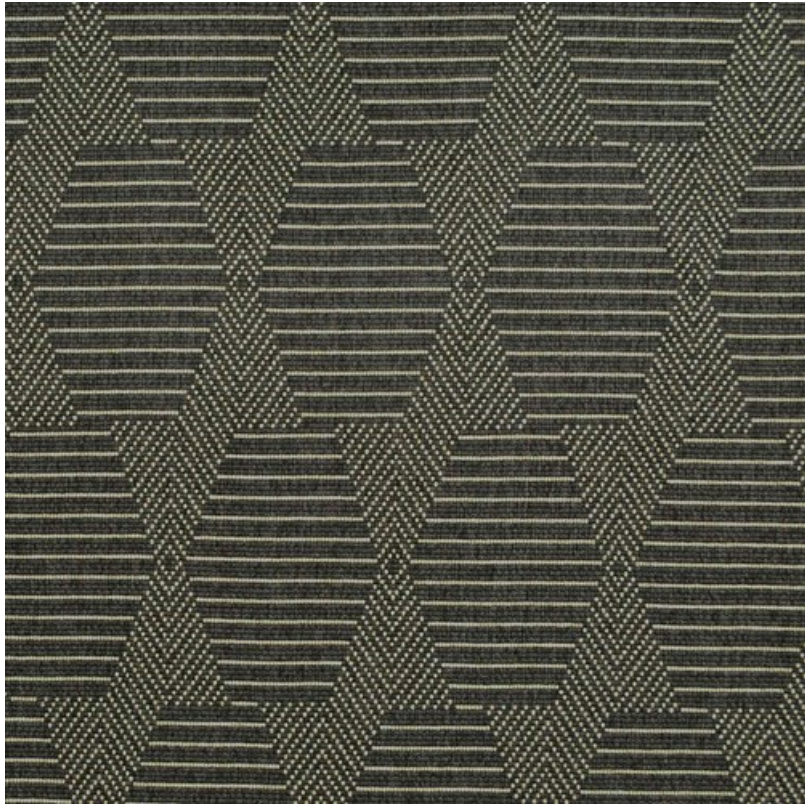

PARADIGM SHIFT

Color: GRAPHITE

Collection: STYLE REVIVAL

Design Status: IN-LINE

PRODUCT SPECIFICATIONS

Recommended Use	Upholstery
Width	55"
Fabric Content	100%Polyester
Finish	SSR & Backing
Fabric Type	Woven
Repeat	5.75" H 72.00" V
Weight	360 g/m ²
Abrasion	Wyzenbeek 40,000 Martindale 40,000
Flammability Codes	NFPA 260
Selvage	Vertical
ACT	Abrasion Standard: General Use Flammability
Country of Origin	Turkey