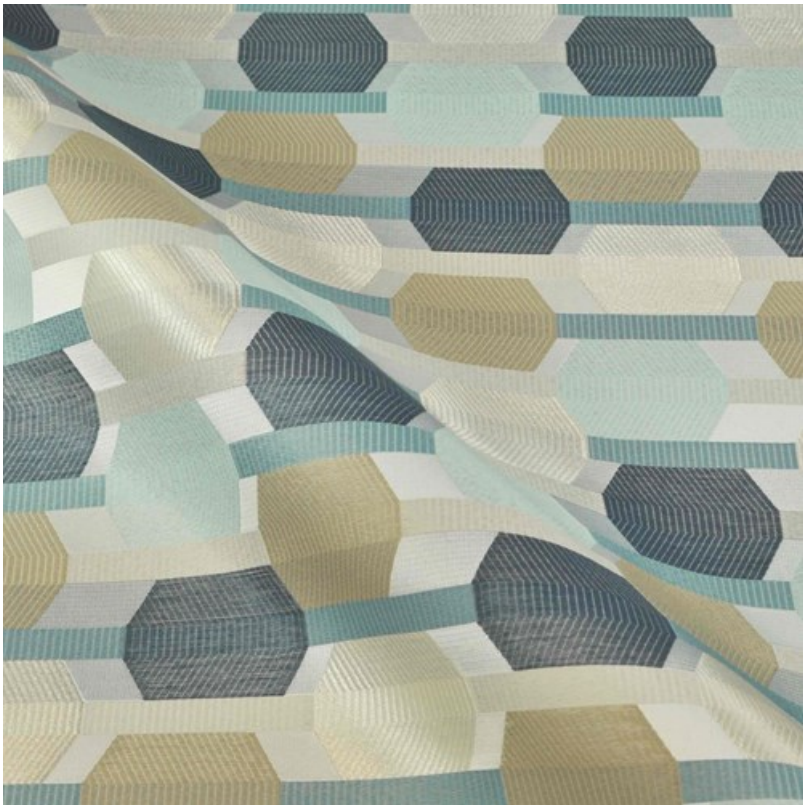

## LOGGERHEAD

Color: OCEANSIDE

Collection: NORTH STAR

Design Status: IN-LINE

### PRODUCT SPECIFICATIONS

Recommended Use	Drapery, Cruise Ship
Width	62"
Fabric Content	100% Trevira CS Polyester
Finish	Heatset
Fabric Type	Woven
Repeat	6.00" H 10.25" V
Weight	207 g/m <sup>2</sup>
Flammability Codes	BS 5867 (British), B1 Din 4102 (German), M1 NFP 92 503-507 (French), IMO Resolution A.471(XII)A563
Certifications	OEKO-TEX Certified
Salvage	Vertical
Country of Origin	Turkey