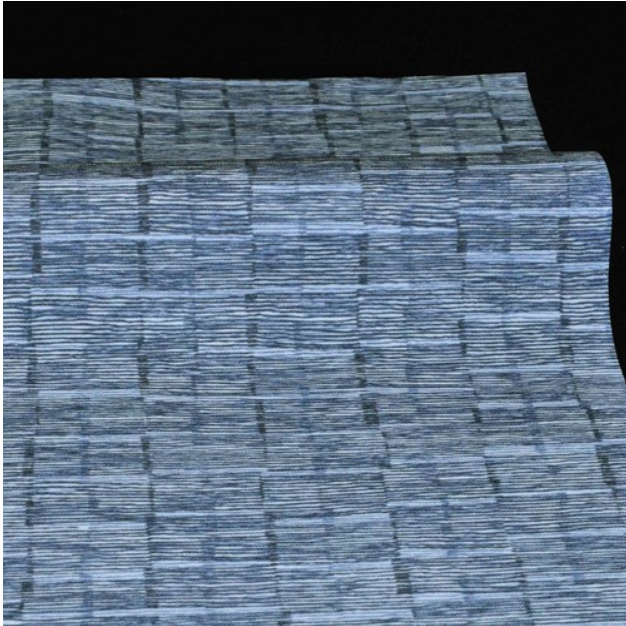

RS ART DO MOD SAYVIL

Color: NAVY

Collection: JUST ROLL WITH IT

Design Status: In-Line

PRODUCT SPECIFICATIONS

Recommended Use:	Roller Shade Blackout
Width:	96"
Fabric Content:	100%Polyester
Fabric Type:	Printed
Repeat:	9.00" H 13.50" V
Weight:	387 g/m ²
Flammability Codes:	NFPA 701
Selvage:	Vertical
Country of Origin:	U.S.A.