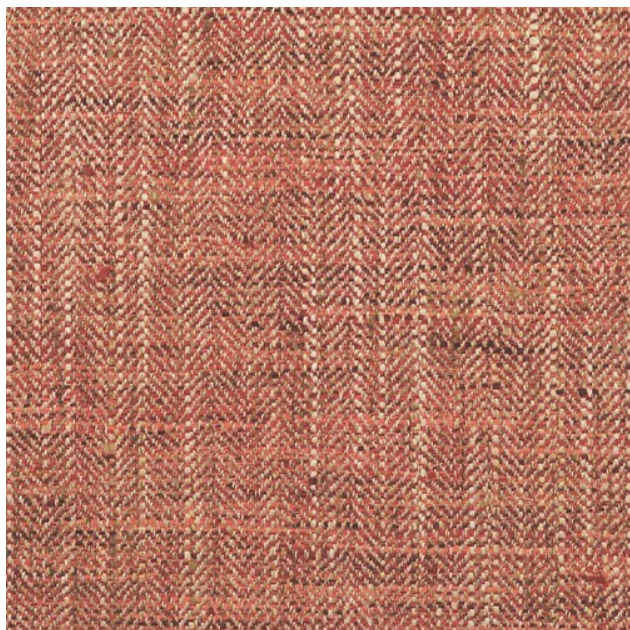

HANDCRAFT PLUS

Color: CORAL

Collection: BARRIER PLUS

Design Status: In-Line

PRODUCT SPECIFICATIONS

Recommended Use:	Upholstery
Width:	54"
Fabric Content:	100%Polyester
Finish:	Alta with Moisture Barrier
Fabric Type:	Woven
Repeat:	0.00" H 0.00" V
Weight:	415 g/m ²
Abrasion:	Wyzenbeek 100,000
Flammability Codes:	CAL TB 117-2013, NFPA 260
Selvage:	Vertical
ACT:	Abrasion Standard: General Use Flammability
Country of Origin:	India