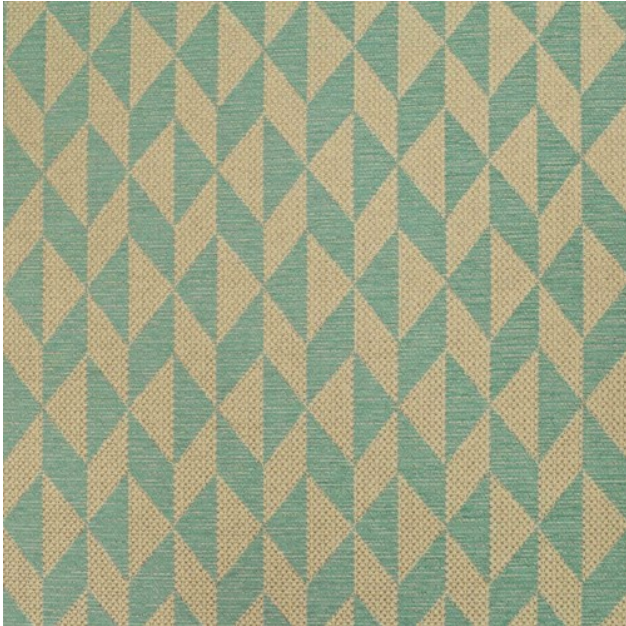

HOPPITY PLUS

Color: TEAL ZEAL

Collection: BARRIER PLUS

Design Status: In-Line

PRODUCT SPECIFICATIONS

Recommended Use:	Upholstery
Width:	55"
Fabric Content:	95%Polyester 5% Cotton
Finish:	Nanoclean Free with Moisture B
Fabric Type:	Woven
Repeat:	14.20" H 6.30" V
Weight:	410 g/m ²
Abrasion:	Wyzenbeek 100,000
Flammability Codes:	CAL TB 117-2013, NFPA 260
Selvage:	Vertical
ACT:	Abrasion Standard: General Use Flammability
Country of Origin:	Turkey