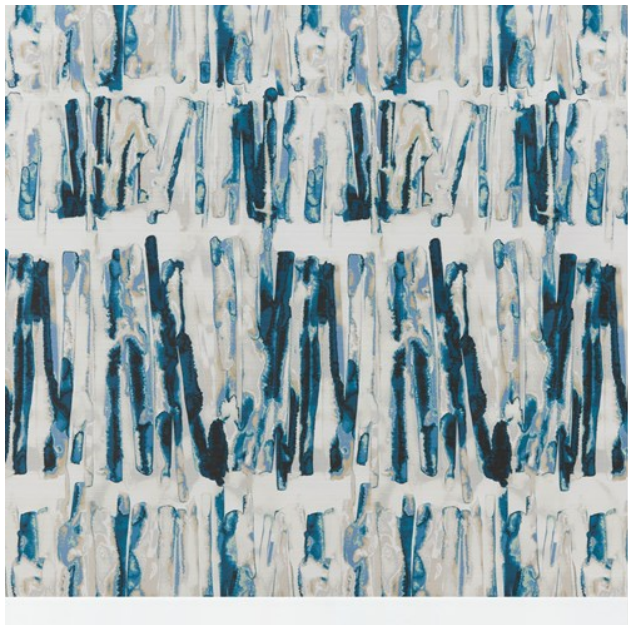

RS FOR SABER

Color: LAPIS

Collection: ON A ROLL

Design Status: In-Line

PRODUCT SPECIFICATIONS

Recommended Use:	Roller Shade Blackout
Width:	118"
Fabric Content:	100%Polyester
Fabric Type:	Printed
Repeat:	13.50" H 25.25" V
Weight:	71 g/m ²
Flammability Codes:	NFPA 701, IMO Resolution A.471(XII)A563
Selvage:	Vertical
Country of Origin:	U.S.A.